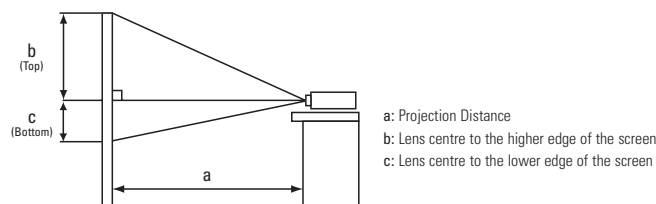

# CPX4 Technical specifications

Image Size				
Screen Size (Diagonal)	Projection Distance (a)		Screen Height (cm)	
	min. (m)	max. (m)	b (top)	c (bottom)
30"	0.8	0.9	39.0	7.0
40"	1.0	1.2	52.0	9.0
50"	1.3	1.5	65.0	11.0
60"	1.5	1.9	78.0	13.0
70"	1.8	2.2	91.0	15.0
80"	2.1	2.5	105.0	17.0
90"	2.3	2.8	118.0	20.0
100"	2.6	3.1	131.0	22.0
120"	3.1	3.7	157.0	26.0
150"	3.9	4.7	196.0	33.0
200"	5.2	6.2	261.0	44.0
250"	6.5	7.8	327.0	54.0
300"	7.8	9.3	392.0	65.0

## OPTICAL

LCD Panel	0.63" (1.6cm) P-Si TFT x 3	
Resolution	XGA: 1024 x 768 colour pixels	
Brightness	Normal Mode	2000 ANSI Lumens
	Eco Mode	1500 ANSI Lumens
Contrast Ratio	500:1	
Lens	Manual zoom (F=1.8-1.9) 1:1.2	
Lamp	160W UHB	
Lamp Life	3000hrs	
Distance to Width Ratio (:1)	1.3 (Wide), 1.5 (Tele)	
Diagonal Display Size	30 - 300" (60"@1.5m, Wide)	
Number of Colours	8bit/colour, 16.7M colours	
Keystone Correction	Auto vertical keystone	