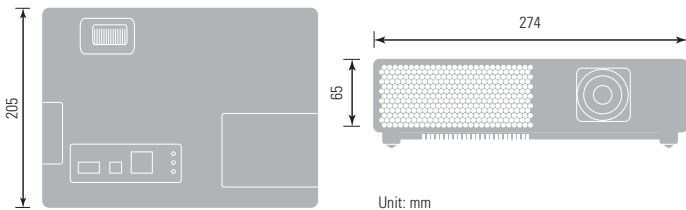

# CPX4 Technical specifications

Image Size				
Screen Size (Diagonal)	Projection Distance (a)		Screen Height (cm)	
	min. (m)	max. (m)	b (top)	c (bottom)
30"	0.8	0.9	39.0	7.0
40"	1.0	1.2	52.0	9.0
50"	1.3	1.5	65.0	11.0
60"	1.5	1.9	78.0	13.0
70"	1.8	2.2	91.0	15.0
80"	2.1	2.5	105.0	17.0
90"	2.3	2.8	118.0	20.0
100"	2.6	3.1	131.0	22.0
120"	3.1	3.7	157.0	26.0
150"	3.9	4.7	196.0	33.0
200"	5.2	6.2	261.0	44.0
250"	6.5	7.8	327.0	54.0
300"	7.8	9.3	392.0	65.0

## OPTICAL

LCD Panel	0.63" (1.6cm) P-Si TFT x 3	
Resolution	XGA: 1024 x 768 colour pixels	
Brightness	Normal Mode	2000 ANSI Lumens
	Eco Mode	1500 ANSI Lumens
Contrast Ratio	500:1	
Lens	Manual zoom (F=1.8-1.9) 1:1.2	
Lamp	160W UHB	
Lamp Life	3000hrs	
Distance to Width Ratio (:1)	1.3 (Wide), 1.5 (Tele)	
Diagonal Display Size	30 - 300" (60"@1.5m, Wide)	
Number of Colours	8bit/colour, 16.7M colours	
Keystone Correction	Auto vertical keystone	