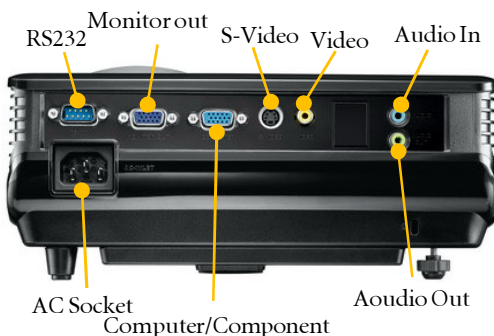

Projection System	DLP® technology by Texas Instruments®	
Native Resolution	XGA (1024 x 768)	
Brightness	3000 ANSI lumens	
Contrast Ratio	2600:1 (Full on/Full off)	
Keystone	Manual Vertical ±40°	
Aspect Ratio	4:3 Native, 16:9 Selectable	
Color	Full 16.7 million color palette	
Lens	F=2.55 to 2.65, f=20.95 ~ 23.0 mm	
Zoom Ratio	Manual Zoom, 1.10:1	
Image Size (Diagonal)	24" to 300"	
Throw Ratio	1.86 - 2.04 (53"@2M)	
Lamp	210W, 3000/4000 hours (Normal/Economic mode)	
Computer Compatibility	VGA(640 x 480) to UXGA(1600 x 1200)	
HDTV Compatibility	480i, 480p, 576i, 576p, 720p, 1080i, 1080p	
Video Compatibility	NTSC, PAL, SECAM	
Horizontal Frequency	31-82 kHz	
Vertical Scan Rate	48-85 Hz	
Input Terminals	PC	Analog RGB: D-sub 15 pin x 1
	A/V	Component Video: D-sub 15 pin x 1 (Shared with Analog RGB connector)
		S-Video: Mini Din 4 pin x 1 Composite Video: RCA x 1
Audio	Stereo Mini Jack x 1	
Output Terminals	PC	Monitor Out: D-sub 15 pin x 1
	Audio	Variable Audio Out : Stereo Mini Jack x 1 Speaker: 2W x 1
Control Terminal	Serial Connector : RS232 9 pin x 1	
Dimensions(W x H x D)	10 x 3.5 x 8.4 inch (255 x 90 x 214 mm)	
Weight	4.8 lbs (2.2 kg)	
Power Supply	100 to 240 VAC, 50/60 Hz	
Power Consumption	275W, Standby < 1W	
Audible Noise	33/28 dB (Normal/Economic mode)	
On-Screen Display Languages	Bulgarian/ Croatian/ Czech/ Danish/ Dutch/ English/ Finnish/ French/ German/ Hungarian/ Italian/ Japanese/ Kroean/ Norwegian/ Polish/ Portuguese/ Romanian/ Russian/ Simplified Chinese/Spanish/ Swedish/ Turkish/ Thai/ Traditional Chinese (24 Languages)	
Picture Modes	Dynamic Mode	Presentation Mode
	sRGB Mode	Cinema Mode
	User 1 Mode	User 2 Mode
Functions	BrilliantColor™	Quick Auto Search
	Closed Captioning	Wall Color Correction
	3D Color Management	Blank
	Resolution Reminder	Panel Key Lock
	Digital Zoom (x2)	Auto Off
	Freeze	Security Password
	HDTV compatible	"Q?" Hot Key for FAQ
	High altitude mode	Auto Adjustment Hot Key
	Quick Start Guide	VGA Cable
	Manual CD	Power Cord
Accessories (Standard)	Remote Control w/battery	
Accessories (Optional)	Presentation Plus	Spare Lamp Kit
	RS232 Cable	Soft Carry Case